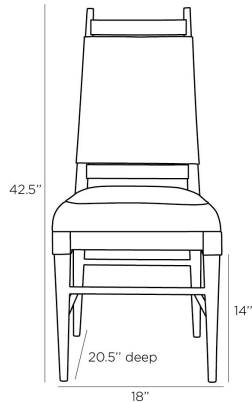

## KEEGAN CHAIR

6877

H: 42.5 IN, W: 18 IN, D: 20.5 IN

Black Leather

Contract Recommendations: Adding a lacquer coating provides additional pro-

The traditional design of high-back dining chairs gets a modern update with the Keegan. The solid ebony beech wooden frame presents a black leather that wraps the back in a sling-like fashion and pillows the seat. Both the plush seat and wrapped back feature intricate stitched details. Wood and leather will vary.

### DIMENSIONS

Foot Print	W: 18 IN, D: 20.5 IN
Leg Height	14 IN
Seat Back Height	21.5 IN
Seat	W: 18 IN, D: 19 IN
Seat Height	20 IN
Seat	W: 18 IN, D: 19 IN
Yardage To Reupholster	1

### SHIPPING

Product Weight	15 LBS
Gross Weight 1	36.38 LBS
Shipping Box 1	H: 13.38 IN, L: 10.63 IN, W: 22.64 IN